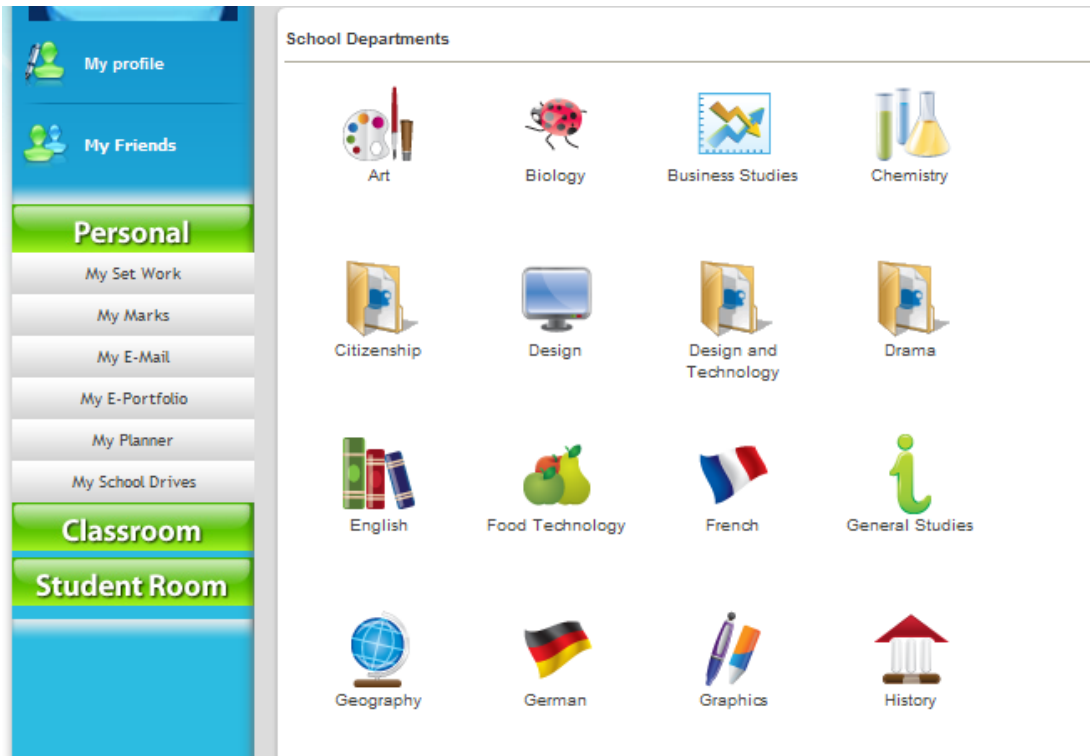

- To access Frog from school simply click Frog on your start menu: 
- To access Frog from outside school go to www.thestreetlyschool.co.uk and click the big green VLE link in the home page.

You will be greeted with a login page:

Enter your regular network username and password into the form and click “go!”

On the menu (left hand side) click this link: →

Select your desired subject from the list and double click:

Navigate to "Learning Content" and you will see two folders: