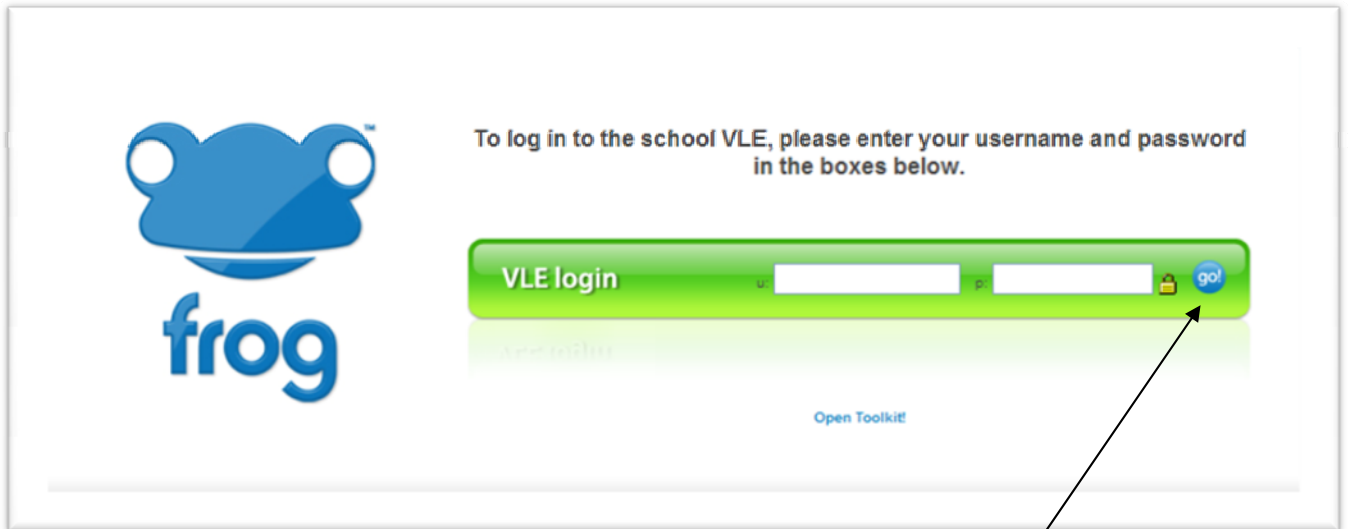

You will be greeted with a login page:

Enter your regular network username and password into the form and click “go!”

Click this logo.

IAmLearning.co.uk will then open. **If you get an error at this point, you can go directly to: <http://www.iamlearning.co.uk> and follow the instructions at the end of the guide.**

- To access Frog from school simply click Frog on your start menu: 
- To access Frog from outside school go to www.thestreetlyschool.co.uk and click the big green VLE link in the home page.

You will be greeted with a login page: