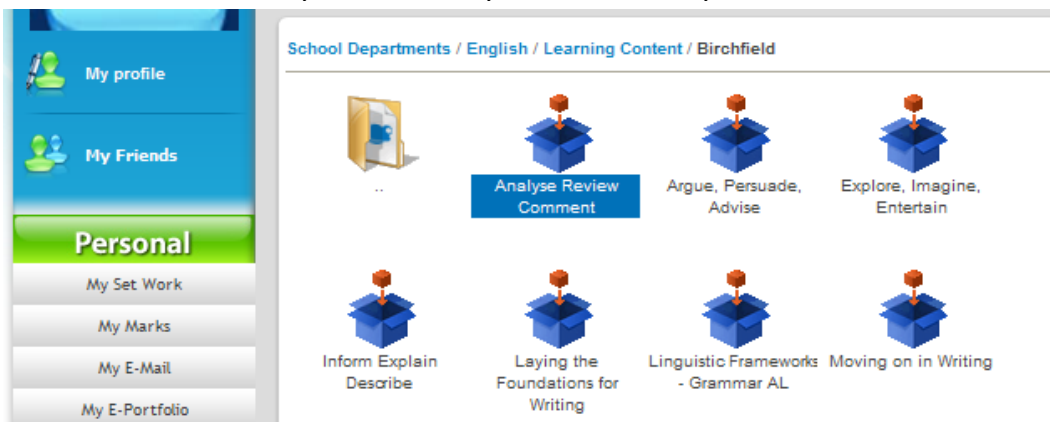

Enter your regular network username and password into the form and click “go!”

On the menu (left hand side) click this link: →

Select your desired subject from the list and double click:

Navigate to "Learning Content" and you will see two folders:

Double click the folder you need and you will see many different resources:

Double click the one that's appropriate for your lesson and you are done.

****** What to do if there is an error with the first step of accessing "I Am Learning" ******