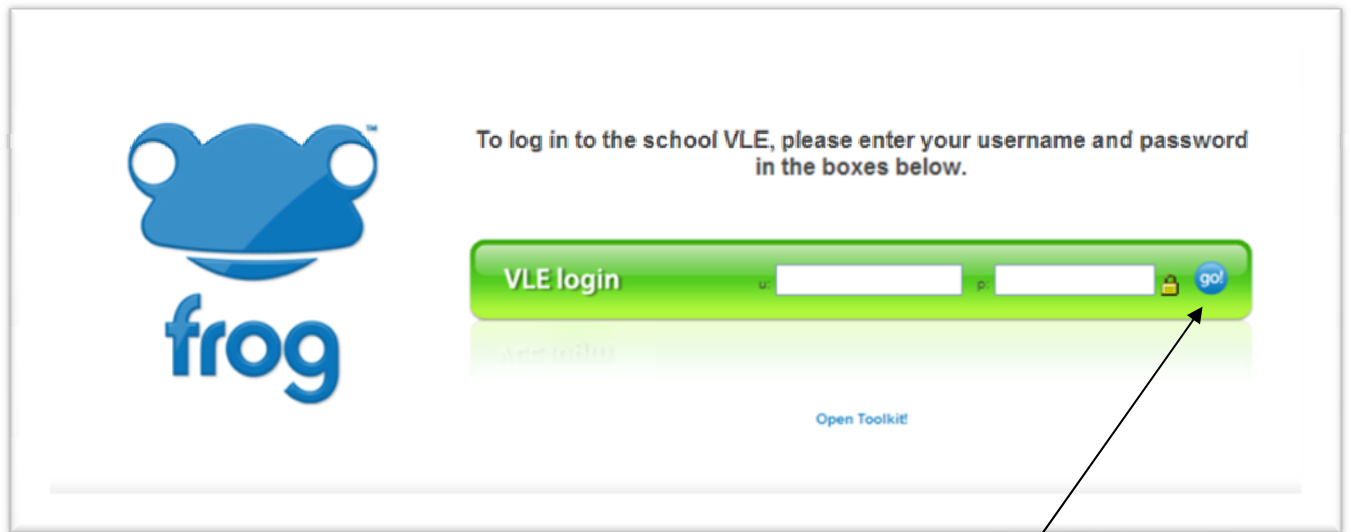

How to access I Am Learning and Subject Resources in Frog

- To access I Am Learning from school simply click Frog on your start menu:
- To access I Am Learning from outside school go to www.thestreetlyschool.co.uk and click the big green VLE link in the home page.

You will be greeted with a login page:

Enter your regular network username and password into the form and click “go!”

Click this logo.

IAmLearning.co.uk will then open. **If you get an error at this point, you can go directly to: <http://www.iamlearning.co.uk> and follow the instructions at the end of the guide.**