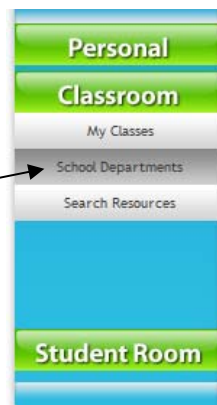

Enter your regular network username and password into the form and click “go!”

On the menu (left hand side) click this link: →